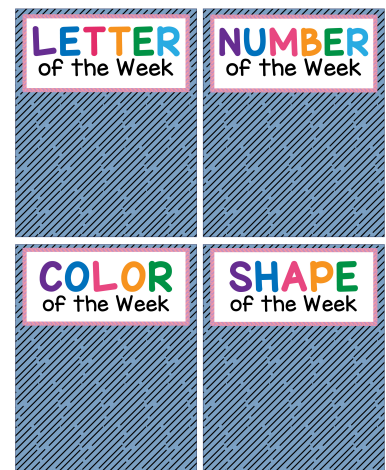

The Week

Table Of Contents

This document has three full page “The Week” themes for you to choose from. Print, cut, laminate and attach hook and loop fastener dots to the cutouts. Place cutouts on your chosen laminated theme page.

	Page
Design Templates (3 pages)	2

Cutouts for Letter of the Week (5 pages)	5
Cutouts for Number of the Week (4 pages)	10
Cutouts for Color of the Week (2 pages)	14
Cutouts for Shape of the Week (2 pages)	16